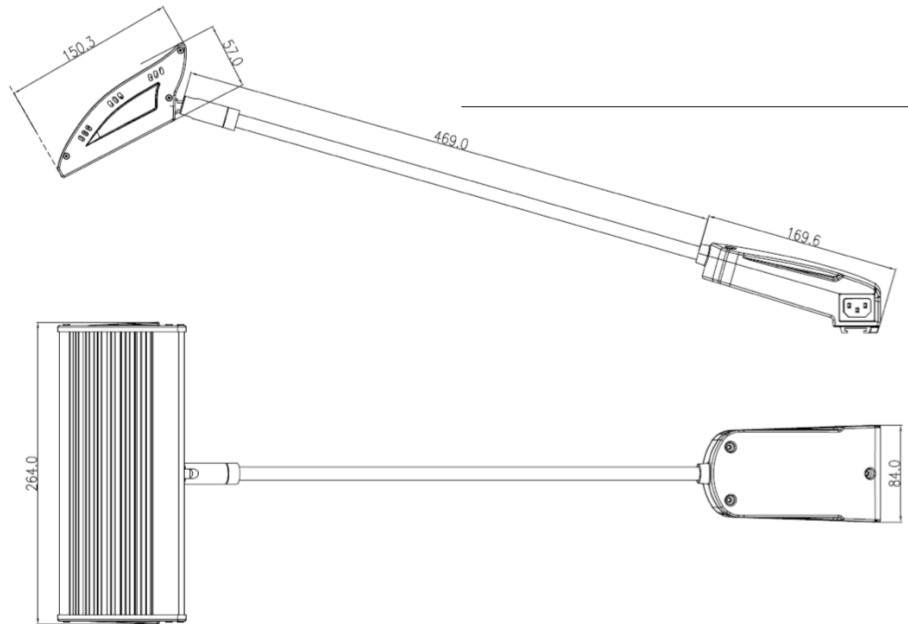

PRODUCT DATA SHEET: LAN-070-G6B-W

ARTICLE

Description NOVI LED Display spot 70W Grey linkable Wieland

CHARACTERISTICS

Material Aluminum
Colour Grey / Silver
In the box 1x Display spot

ELECTRIC DATA

Power 70 Watt
Input voltage AC 100-240V
Input power DC 54V 1,3A
Adapter Built-in Wieland GST18 (Male + Female)
Linkeble Single or Serial connection (max 5)
Electrical safety class (I, II, III) I

LIGHT TECHNICAL PROPERTIES

Light source LED
Light colour Cool White
Colour temperature 5700k
Luminous flux 8600 Lumen
Beam angle 90°
LED type SMD
LED number 80
LED brand Cree

LIGHT DIRECTION

Rotating an tilting angle Rotating
Tilt angle 90°
Reflector / lens Symmetric with opal PMMA

DIMENSIONS & WEIGHT

Total dimensions (LxWxH) 760 x 264 x 57 mm
Arm length 469 mm
Head dimensions (LxWxH) 150 x 264 x 57 mm
Base dimensions (LxWxH) 170 x 84 x 52 mm
Weight 1400 g
Box dimensions (LxWxH) 790 x 290 x 75 mm

ENVIRONMENTAL CHARACTERISTICS

Energy label A+
Energy consumption 70W

LIFESPAN

Lamp life time 30000 hrs
Number of switching cycles 15000

PRODUCT DATA SHEET: LAN-070-G6B-W

SIZES

DOORKOPPELBAAR

DIVERSE BEVESTIGINGSCLIPS