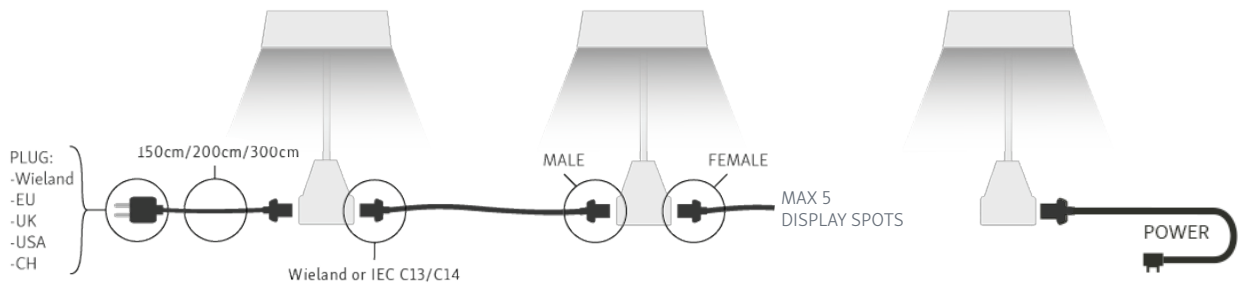

PRODUCT DATA SHEET: LAN-070-G6B-W

ARTICLE

Description NOVI LED Display spot 70W Grey linkable Wieland

CHARACTERISTICS

Material Aluminum
Colour Grey / Silver
In the box 1x Display spot

ELECTRIC DATA

Power 70 Watt
Input voltage AC 100-240V
Input power DC 54V 1,3A
Adapter Built-in Wieland GST18 (Male + Female)
Linkeble Single or Serial connection (max 5)
Electrical safety class (I, II, III) I

LIGHT TECHNICAL PROPERTIES

Light source LED
Light colour Cool White
Colour temperature 5700k
Luminous flux 8600 Lumen
Beam angle 90°
LED type SMD
LED number 80
LED brand Cree

LIGHT DIRECTION

Rotating an tilting angle Rotating
Tilt angle 90°
Reflector / lens Symmetric with opal PMMA

ENVIRONMENTAL CHARACTERISTICS

Energy label A+
Energy consumption 70W

LIFESPAN

Lamp life time 30000 hrs
Number of switching cycles 15000

PRODUCT DATA SHEET: LAN-070-G6B-W

SIZES

DOORKOPPELBAAR

DIVERSE BEVESTIGINGSCLIPS