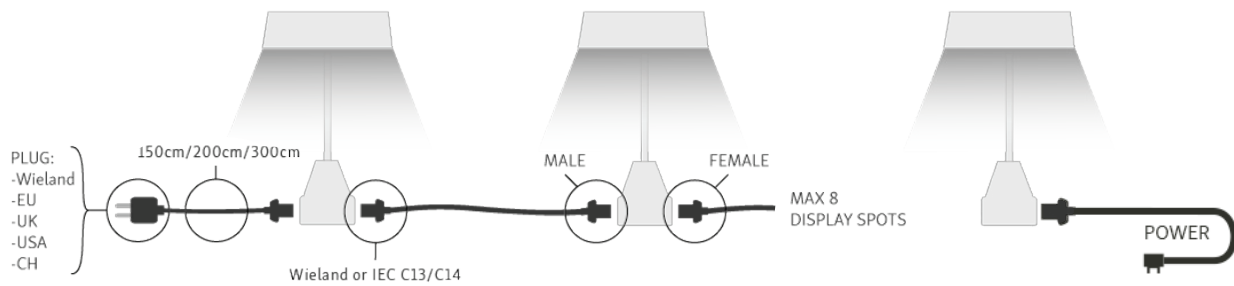

PRODUCT DATA SHEET: LAN-050-G6B

ARTICLE

Description NOVI LED Display spot 50W Grey linkable

CHARACTERISTICS

Material Aluminum
Colour Grey / Silver
In the box 1x Display spot, 1x power cable

ELECTRIC DATA

Power 50 Watt
Input voltage AC 100-240V
Input power DC 30-36V 1,5A
Adapter Built-in IEC C14 input + IEC C13 output
Linkeble Single or Serial connection (max 8)
Electrical safety class (I, II, III) I

ENVIRONMENTAL CHARACTERISTICS

Energy label A+
Energy consumption 50W

LIFESPAN

Lamp life time 30000 hrs
Number of switching cycles 15000

PRODUCT DATA SHEET: LAN-050-G6B

SIZES

DOORKOPPELBAAR

DIVERSE BEVESTIGINGSCLIPS

Clip Alvision beMatrix

Clip Custom 10/17 cm

Clip Pipe Clamp

Clip Modul/Syma

Clip Octanorm 1

Clip Octanorm 2

Clip Panel 16/19/22 mm

Clip Angle 7.60°