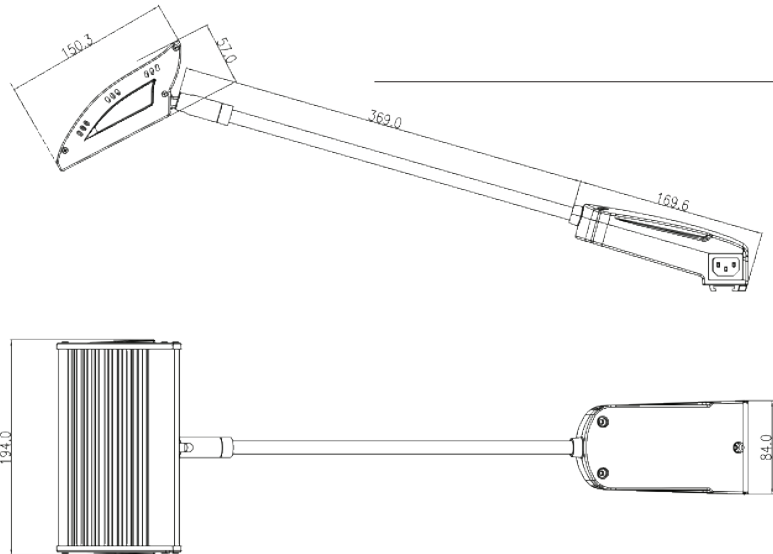

PRODUCT DATA SHEET: LAN-050-G6B

ARTICLE

Description NOVI LED Display spot 50W Grey linkable

CHARACTERISTICS

Material Aluminum
Colour Grey / Silver
In the box 1x Display spot, 1x power cable

ELECTRIC DATA

Power 50 Watt
Input voltage AC 100-240V
Input power DC 30-36V 1,5A
Adapter Built-in IEC C14 input + IEC C13 output
Linkeble Single or Serial connection (max 8)
Electrical safety class (I, II, III) I

DIMENSIONS & WEIGHT

Total dimensions (LxWxH) 660 x 194 x 57 mm
Arm length 369 mm
Head dimensions (LxWxH) 150 x 194 x 57 mm
Base dimensions (LxWxH) 170 x 84 x 52 mm
Weight 1200 g
Box dimensions (LxWxH) 690 x 215 x 75 mm

ENVIRONMENTAL CHARACTERISTICS

Energy label A+
Energy consumption 50W

LIFESPAN

Lamp life time 30000 hrs
Number of switching cycles 15000

PRODUCT DATA SHEET: LAN-050-G6B

SIZES

DOORKOPPELBAAR

DIVERSE BEVESTIGINGSCLIPS

Clip Alvision beMatrix

Clip Custom 10/17 cm

Clip Pipe Clamp

Clip Modul/Syma

Clip Octanorm 1

Clip Octanorm 2

Clip Panel 16/19/22 mm

Clip Angle 7.60°