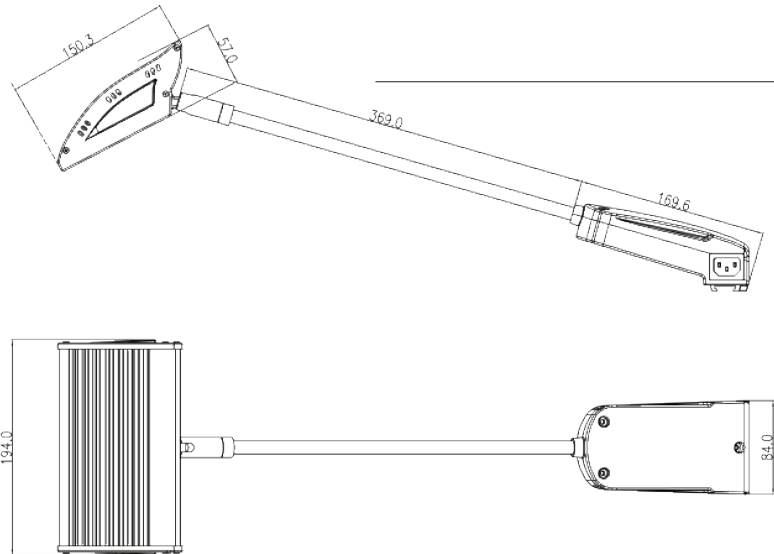

PRODUCT DATA SHEET: LAN-050-G4B

ARTICLE

Description NOVI LED Display spot 50W Grey linkable

CHARACTERISTICS

Material Aluminum
Colour Grey / Silver
In the box 1x Display spot, 1x power cable

ELECTRIC DATA

Power 50 Watt
Input voltage AC 100-240V
Input power DC 30-36V 1,5A
Adapter Built-in IEC C14 input + IEC C13 output
Linkeble Single or Serial connection (max 8)
Electrical safety class (I, II, III) I

DIMENSIONS & WEIGHT

Total dimensions (LxWxH) 660 x 194 x 57 mm
Arm length 369 mm
Head dimensions (LxWxH) 150 x 194 x 57 mm
Base dimensions (LxWxH) 170 x 84 x 52 mm
Weight 1200 g
Box dimensions (LxWxH) 690 x 215 x 75 mm

ENVIRONMENTAL CHARACTERISTICS

Energy label A+
Energy consumption 50W

LIFESPAN

Lamp life time 30000 hrs
Number of switching cycles 15000

PRODUCT DATA SHEET: LAN-050-G4B

SIZES

DOORKOPPELBAAR

DIVERSE BEVESTIGINGSCLIPS

Clip Aluision beMatrix

Clip Custom 10/17 cm

Clip Pipe Clamp

Clip Modul/Syma

Clip Octanorm 1

Clip Octanorm 2

Clip Panel 16/19/22 mm

Clip Angle 7.60°