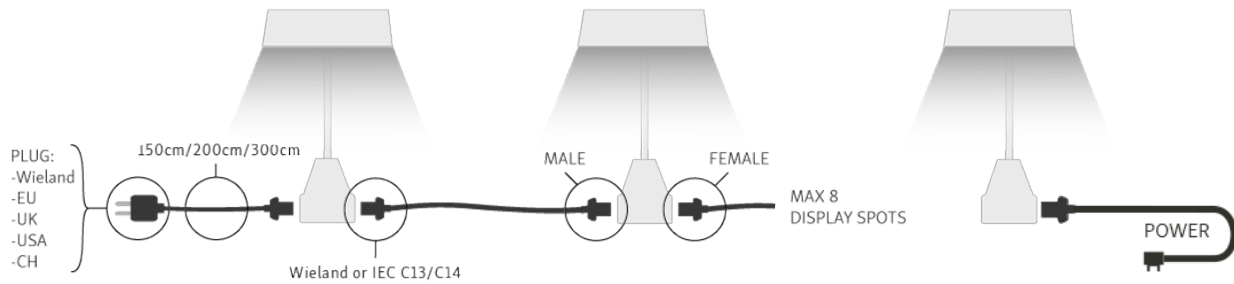

PRODUCT DATA SHEET: LAN-050-G4B

ARTICLE

Description NOVI LED Display spot 50W Grey linkable

CHARACTERISTICS

Material Aluminum
Colour Grey / Silver
In the box 1x Display spot, 1x power cable

ELECTRIC DATA

Power 50 Watt
Input voltage AC 100-240V
Input power DC 30-36V 1,5A
Adapter Built-in IEC C14 input + IEC C13 output
Linkeble Single or Serial connection (max 8)
Electrical safety class (I, II, III) I

ENVIRONMENTAL CHARACTERISTICS

Energy label A+
Energy consumption 50W

LIFESPAN

Lamp life time 30000 hrs
Number of switching cycles 15000

PRODUCT DATA SHEET: LAN-050-G4B

SIZES

DOORKOPPELBAAR

DIVERSE BEVESTIGINGSCLIPS