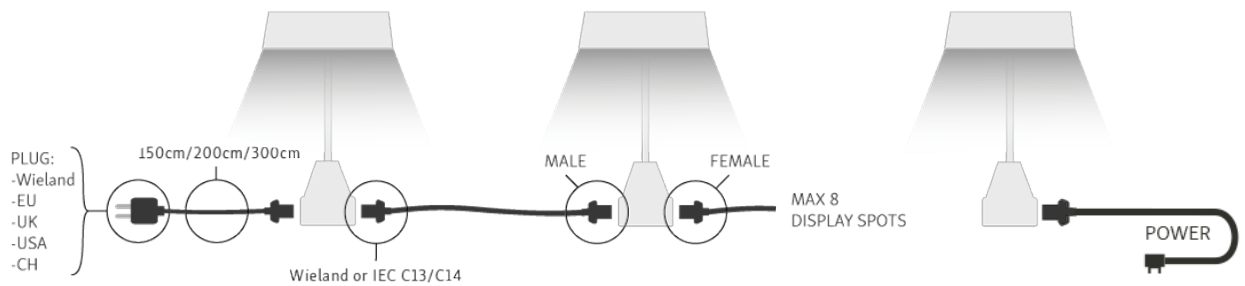

ENVIRONMENTAL CHARACTERISTICS

Energy label A+
Energy consumption 50W

LIFESPAN

Lamp life time 30000 hrs
Number of switching cycles 15000

PRODUCT DATA SHEET: LAN-050-G3B-W

SIZES

DOORKOPPELBAAR

DIVERSE BEVESTIGINGSCLIPS