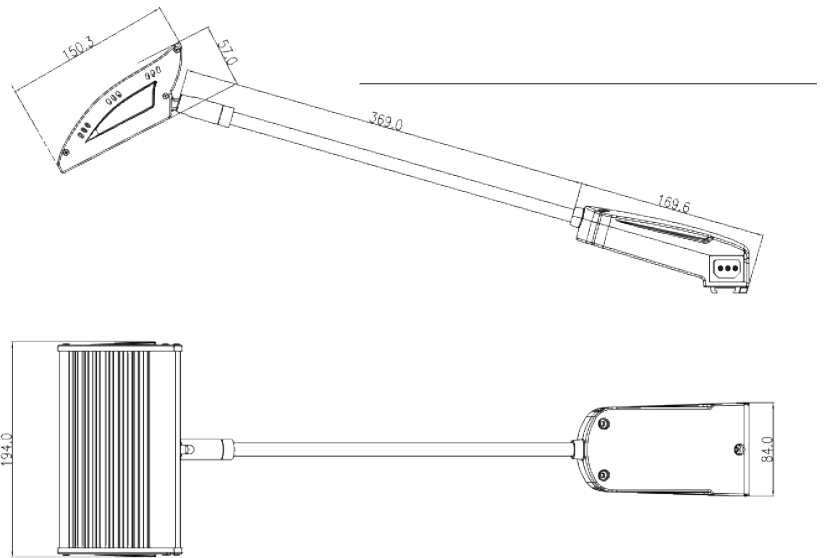

PRODUCT DATA SHEET: LAN-050-G3B-W

ARTICLE

Description NOVI LED Display spot 50W Grey linkable Wieland

CHARACTERISTICS

Material Aluminum
Colour Grey / Silver
In the box 1x Display spot, 1x power cable

ELECTRIC DATA

DIMENSIONS & WEIGHT

Total dimensions (LxWxH) 660 x 194 x 57 mm
Arm length 369 mm
Head dimensions (LxWxH) 150 x 194 x 57 mm
Base dimensions (LxWxH) 170 x 84 x 52 mm
Weight 1200 g
Box dimensions (LxWxH) 690 x 215 x 75 mm

ENVIRONMENTAL CHARACTERISTICS

Energy label A+
Energy consumption 50W

LIFESPAN

Lamp life time 30000 hrs
Number of switching cycles 15000

PRODUCT DATA SHEET: LAN-050-G3B-W

SIZES

DOORKOPPELBAAR

DIVERSE BEVESTIGINGSCLIPS

Clip Aluision beMatrix

Clip Custom 10/17 cm

Clip Pipe Clamp

Clip Modul/Syma

Clip Octanorm 1

Clip Octanorm 2

Clip Panel 16/19/22 mm

Clip Angle 7.60°